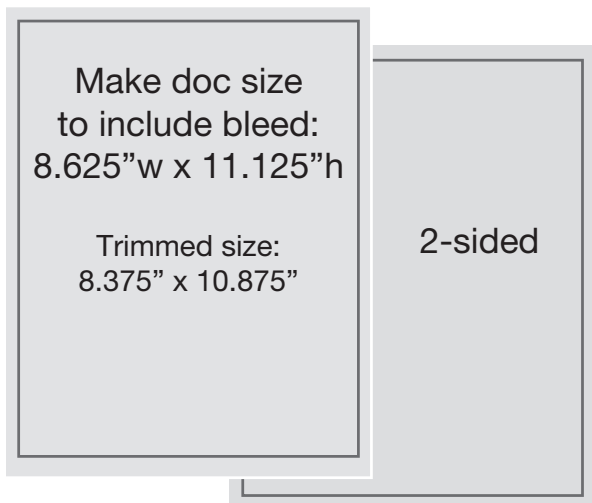

www.adpages.com/upload

Include:

1. Advertiser / Business Name
2. Issue Month and Issue City / Market
3. Ad Pages Sales Rep Name

Premium Insert (with bleed)

Download Premium Insert Template
Submit as PDF - 300 dpi, CMYK process colors,
with Bleed and Crop Marks