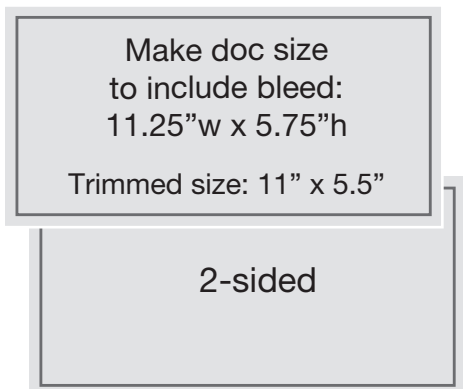

Regular Insert (NO bleed)

Submit as PDF - 300 dpi, CMYK process colors,
NO Bleed, NO Crop Marks

D-Card (with bleed)

Download
D-Card Template
Submit as PDF - 300 dpi,
CMYK process colors
with Bleed and Crop Marks

Postcard Insert - Large 11" x 5.5" (with bleed)

Postcard Insert - Small 8.5" x 5.5" (with bleed)

Submit as PDF - 300 dpi, CMYK process colors with Bleed and Crop Marks

Click on Magazine to
View Online Ad Samples.
Inserts and D-cards will be shown
at the back of some magazines.