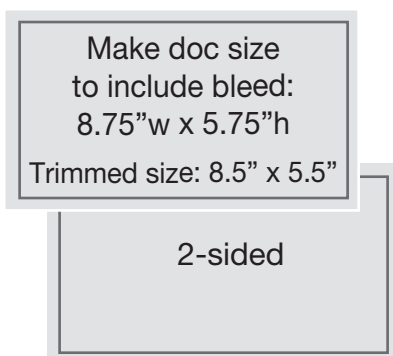

Regular Insert (NO bleed)

Submit as PDF - 300 dpi, CMYK process colors,
NO Bleed, NO Crop Marks

D-Card (with bleed)

Download
D-Card Template
Submit as PDF - 300 dpi,
CMYK process colors
with Bleed and Crop Marks

Postcard Insert - Large 11" x 5.5" (with bleed)

Postcard Insert - Small 8.5" x 5.5" (with bleed)

Submit as PDF - 300 dpi, CMYK process colors with Bleed and Crop Marks

Click on Magazine to
View Online Ad Samples.
Inserts and D-cards will be shown
at the back of some magazines.