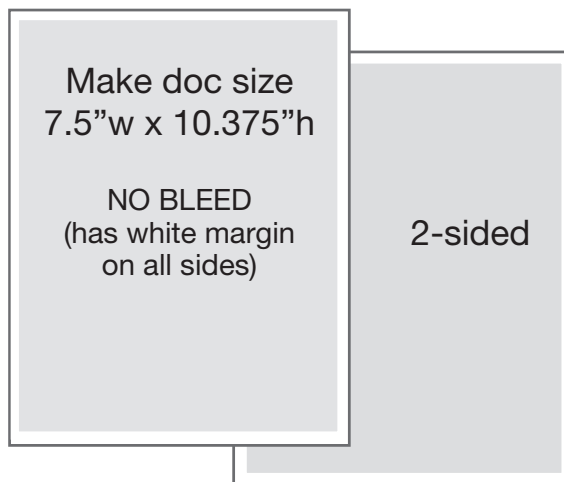

Regular Insert (NO bleed)

Submit as PDF - 300 dpi, CMYK process colors,
NO Bleed, NO Crop Marks