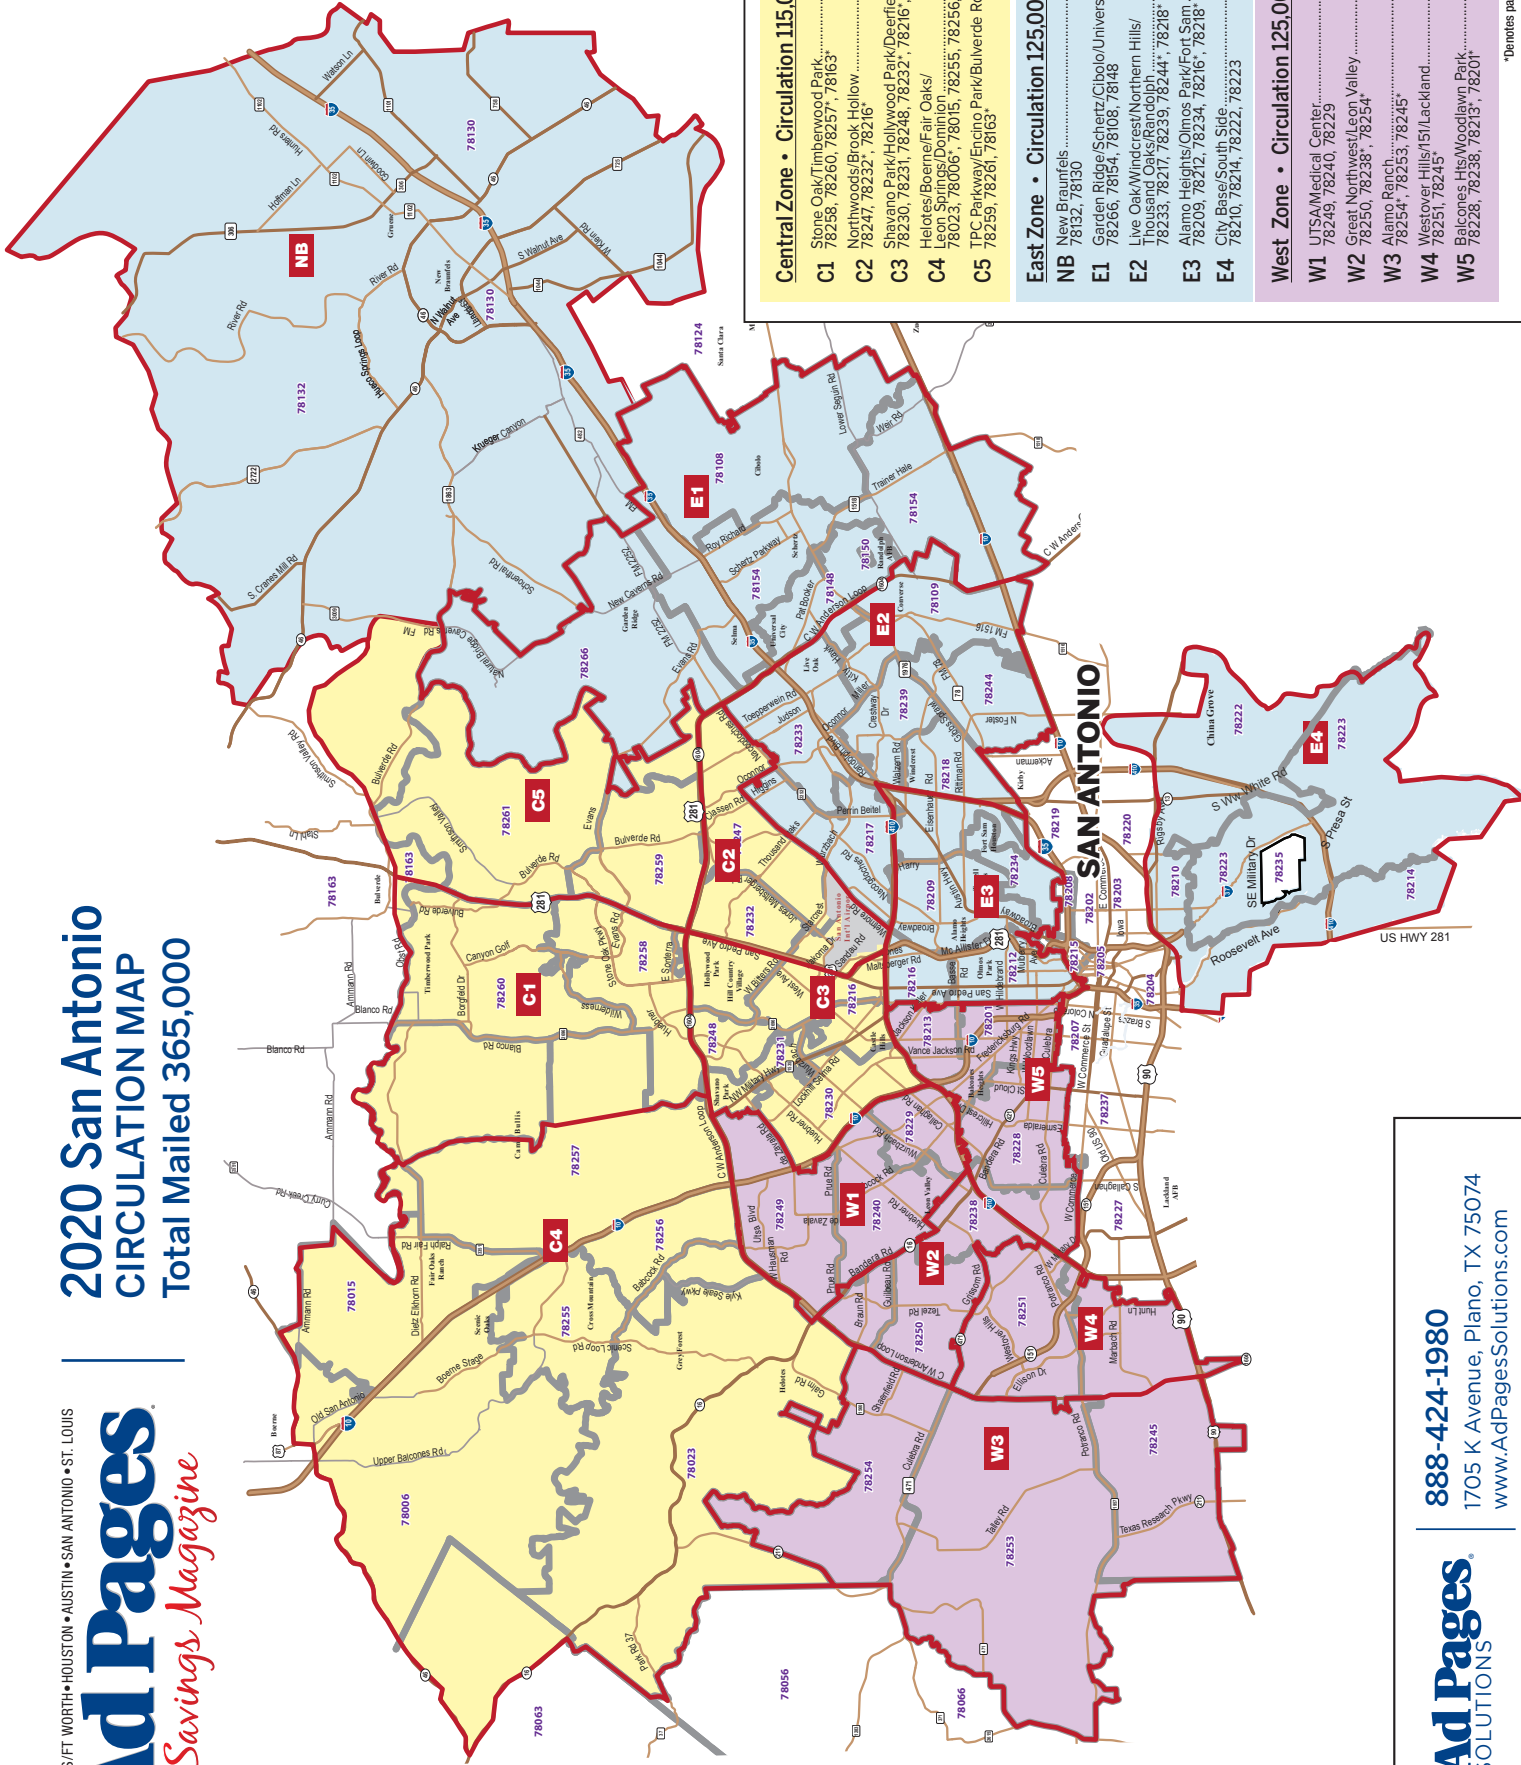

Combine print advertising with 60,000 targeted
mobile ad impressions per month, served to
consumers around your business. Use geo-
fencing to target your competitor's locations or
other areas where your consumer visits.

Half page magazine ad \$1199*

Full page magazine ad \$1459*

*Pricing based on 12x commitment and 25k distribution.

2020 San Antonio CIRCULATION MAP Total Mailed 365,000

Central Zone • Circulation 115,000	
C1	Stone Oak/Timberwood Park, 78258, 78260, 78257, 78163* 20,000
C2	Northwoods/Brook Hollow, 78247, 78232, 78216 25,000
C3	Shavano Park/Hollywood Park/Daeffield, 78230, 78231, 78248, 78232*, 78216*, 78213* 25,000
C4	Helotes/Boerne/Fair Oaks/Helotes Springs/Compton, 78023, 78006, 78015, 78255, 78256, 78257 25,000
C5	TPC Parkway/Encino Park/Bulverde Rd., 78259, 78261, 78163* 20,000
East Zone • Circulation 125,000	
NB	New Braunfels, 78132, 78130 25,000
E1	Garden Ridge/Schertz/Cibolo/Universal City, 78266, 78154, 78108, 78148 25,000
E2	Live Oak/Windcrest/Northern Hills/Housatonic Oaks/Kanopolis, 78235, 78217, 78239, 78244*, 78216* 25,000
E3	Alamo Heights/Olmos Park/Fort Sam, 78209, 78212, 78234, 78216*, 78218* 25,000
E4	City Base/South Side, 78210, 78214, 78222, 78223 25,000
West Zone • Circulation 125,000	
W1	UTSAMEDICAL Center, 78249, 78240, 78229 25,000
W2	Great Northwest/Leon Valley, 78250, 78238*, 78254* 25,000
W3	Alamo Ranch, 78254*, 78253, 78245* 25,000
W4	Westover Hills/151/Lackland, 78251, 78245* 25,000
W5	Balcones Hts/Woodlawn Park, 78228, 78238, 78213*, 78201* 25,000