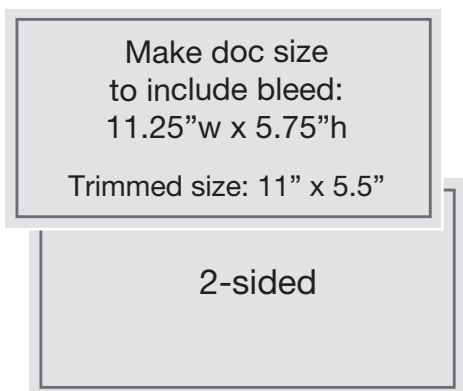

Regular Insert (NO bleed)

Submit as PDF - 300 dpi, CMYK process colors,
NO Bleed, NO Crop Marks

D-Card (with bleed)

Download
D-Card Template
Submit as PDF - 300 dpi,
CMYK process colors
with Bleed and Crop Marks

Postcard Insert - Large 11" x 5.5" (with bleed)

Postcard Insert - Small 8.5" x 5.5" (with bleed)

Submit as PDF - 300 dpi, CMYK process colors with Bleed and Crop Marks

Click on Magazine to
View Online Ad Samples.
Inserts and D-cards will be shown
at the back of some magazines.