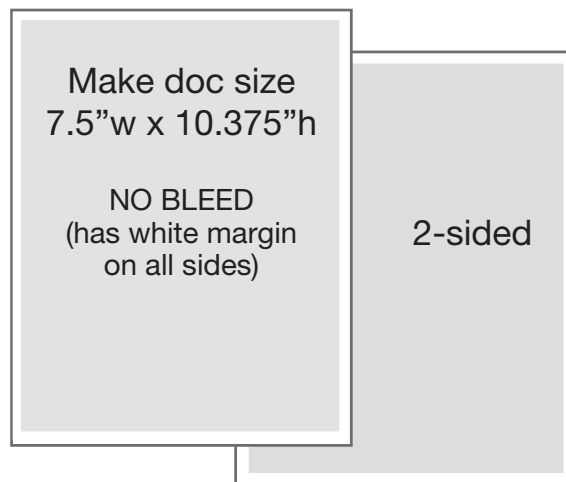

Regular Insert (NO bleed)

Submit as PDF - 300 dpi, CMYK process colors,
NO Bleed, NO Crop Marks