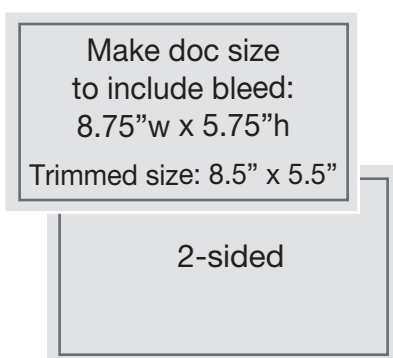

Regular Insert (NO bleed)

Submit as PDF - 300 dpi, CMYK process colors,
NO Bleed, NO Crop Marks

D-Card (with bleed)

Download
D-Card Template
Submit as PDF - 300 dpi,
CMYK process colors
with Bleed and Crop Marks

Postcard Insert - Large 11" x 5.5" (with bleed)

Postcard Insert - Small 8.5" x 5.5" (with bleed)

Submit as PDF - 300 dpi, CMYK process colors with Bleed and Crop Marks

Click on Magazine to
View Online Ad Samples.
Inserts and D-cards will be shown
at the back of some magazines.