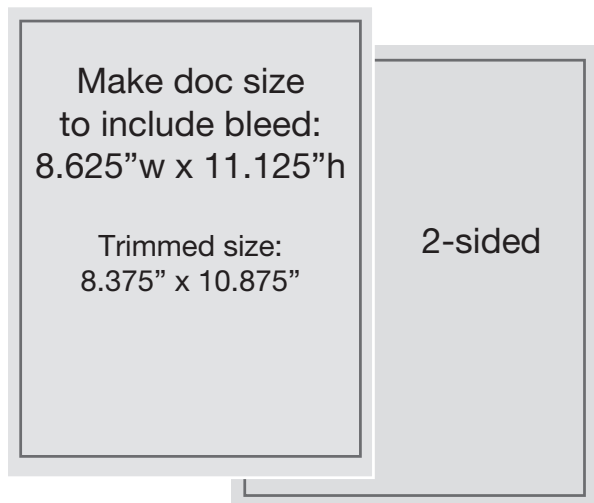

www.adpages.com/upload

Include:

1. Advertiser / Business Name
2. Issue Month and Issue City / Market
3. Ad Pages Sales Rep Name

Premium Insert (with bleed)

Download Premium Insert Template
Submit as PDF - 300 dpi, CMYK process colors,
with Bleed and Crop Marks