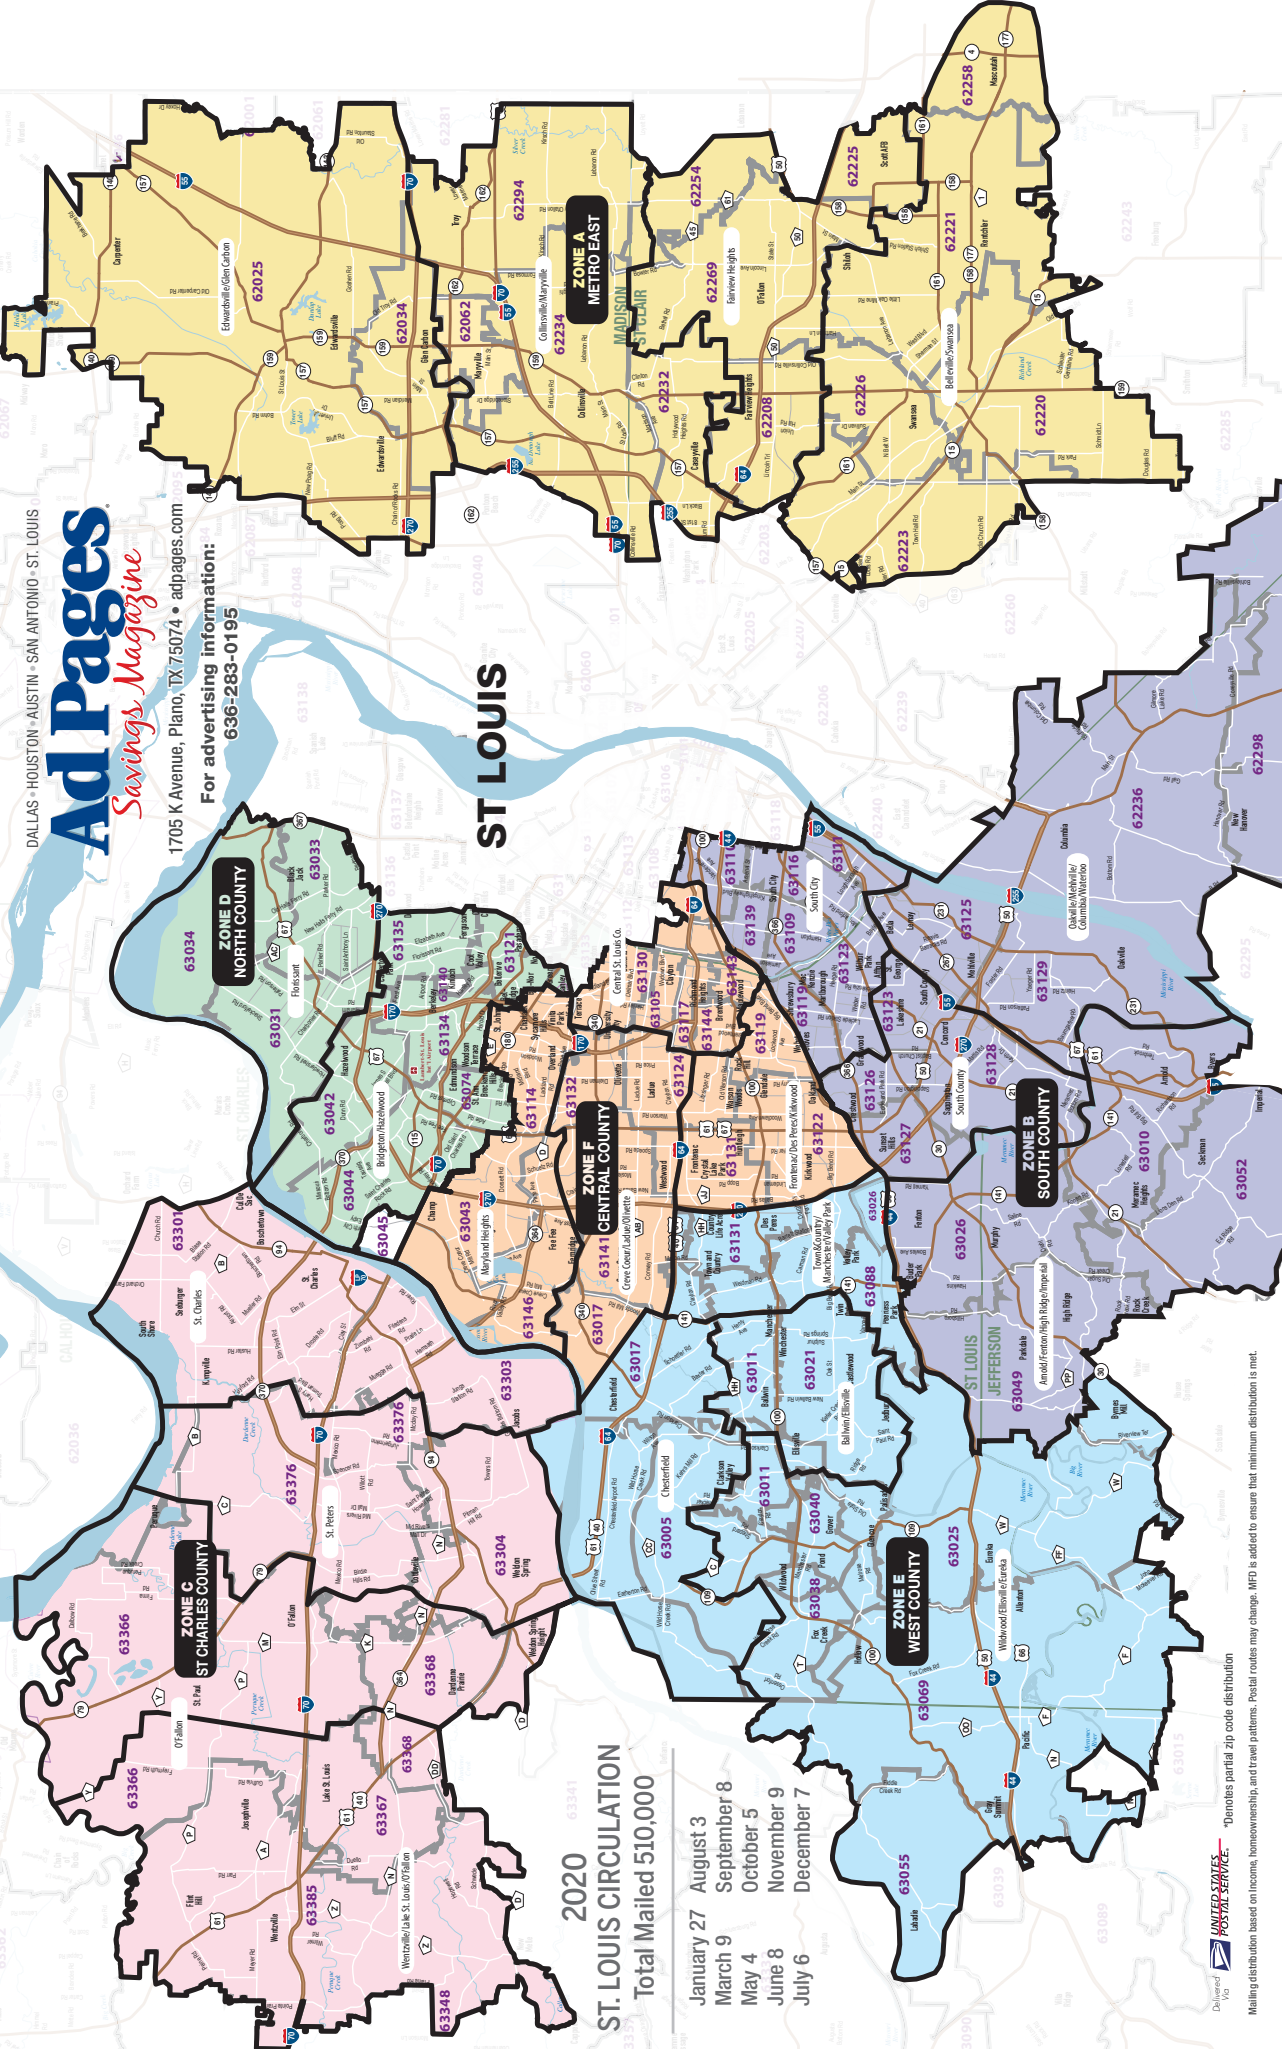

DALLAS • HOUSTON • AUSTIN • SAN ANTONIO • ST. LOUIS

Ad Pages

Savings Magazine

1705 K Avenue, Plano, TX 75074 • adpages.com
For advertising information:
636-283-0195

ST. LOUIS

2020
ST. LOUIS CIRCULATION
Total Mailed 510,000

January 27 August 3
March 9 September 8
May 4 October 5
June 8 November 9
July 6 December 7

Zone A - Metro East • Circulation 80,000

Edwardsville/Glen Carbon	20,000
62025, 62034, 62062, 62234*	
Collinsville/Maryville	20,000
62234, 62294, 62232, 62062*	
Fairview Heights/O'Fallon	20,000
62269, 62208, 62226, 62225*, 62254*	
Belleville/Swansea	20,000
62221, 62226, 62220, 62258*, 62223*	
62225*	

Zone B - South County • Circulation 100,000

Arnold/Fenton/High Ridge/Imperial	25,000
63026, 63000, 63052, 63049	
South City	25,000
63109, 63139, 63110*, 63116*, 63119*, 63123*	
South County	25,000
63128, 63123, 63126, 63127	
Oakville/Mehlville/Columbia/	
Waterloo	25,000
63129, 62298, 62236, 63125	

Zone C - St. Charles County • Circulation 100,000

St. Charles	25,000
63303, 63304*, 63301*, 63376	
St. Peters	25,000
63376*, 63304*, 63366*	
O'Fallon	25,000
63368, 63366, 63376*	
Marionville/Lakes St. Louis/O'Fallon	25,000
63385, 63367, 63366*, 63366*	

Zone D - North County • Circulation 50,000

Bridgeport/Hazelwood	25,000
63033, 63044*, 63135*, 63031*, 63141*, 63121*	
Floissant	25,000
63033, 63031, 63034	

Zone E - West County • Circulation 80,000

Chesterfield	20,000
63046, 63071, 63011, 63036, 63040*, 63304*	
Wildwood/Ellisville/Eureka	20,000
63069, 63025, 63040, 63038*, 63011*, 63095*, 63049*, 63051*, 63021*	
Ballwin/Ellisville	20,000
63021, 63011*, 63017*	
Town & Country/Manchester/	
Valley Park	20,000
63021, 63131, 63122, 63088, 63026*, 63049*	

Zone F - Central County • Circulation 100,000

Maryland Heights	25,000
63146, 63043, 63114, 63132	
Creve Coeur/Ladue/Olivette	25,000
63144, 63017, 63124, 63132, 63131*, 63117*	
Frontenac/Des Peres/Kirkwood/	
Webster Groves	25,000
63119, 63122, 63131*, 63123*	
Central St. Louis Co.	25,000
63130, 63144, 63117, 63143, 63105*, 63139*, 63123*, 63110*